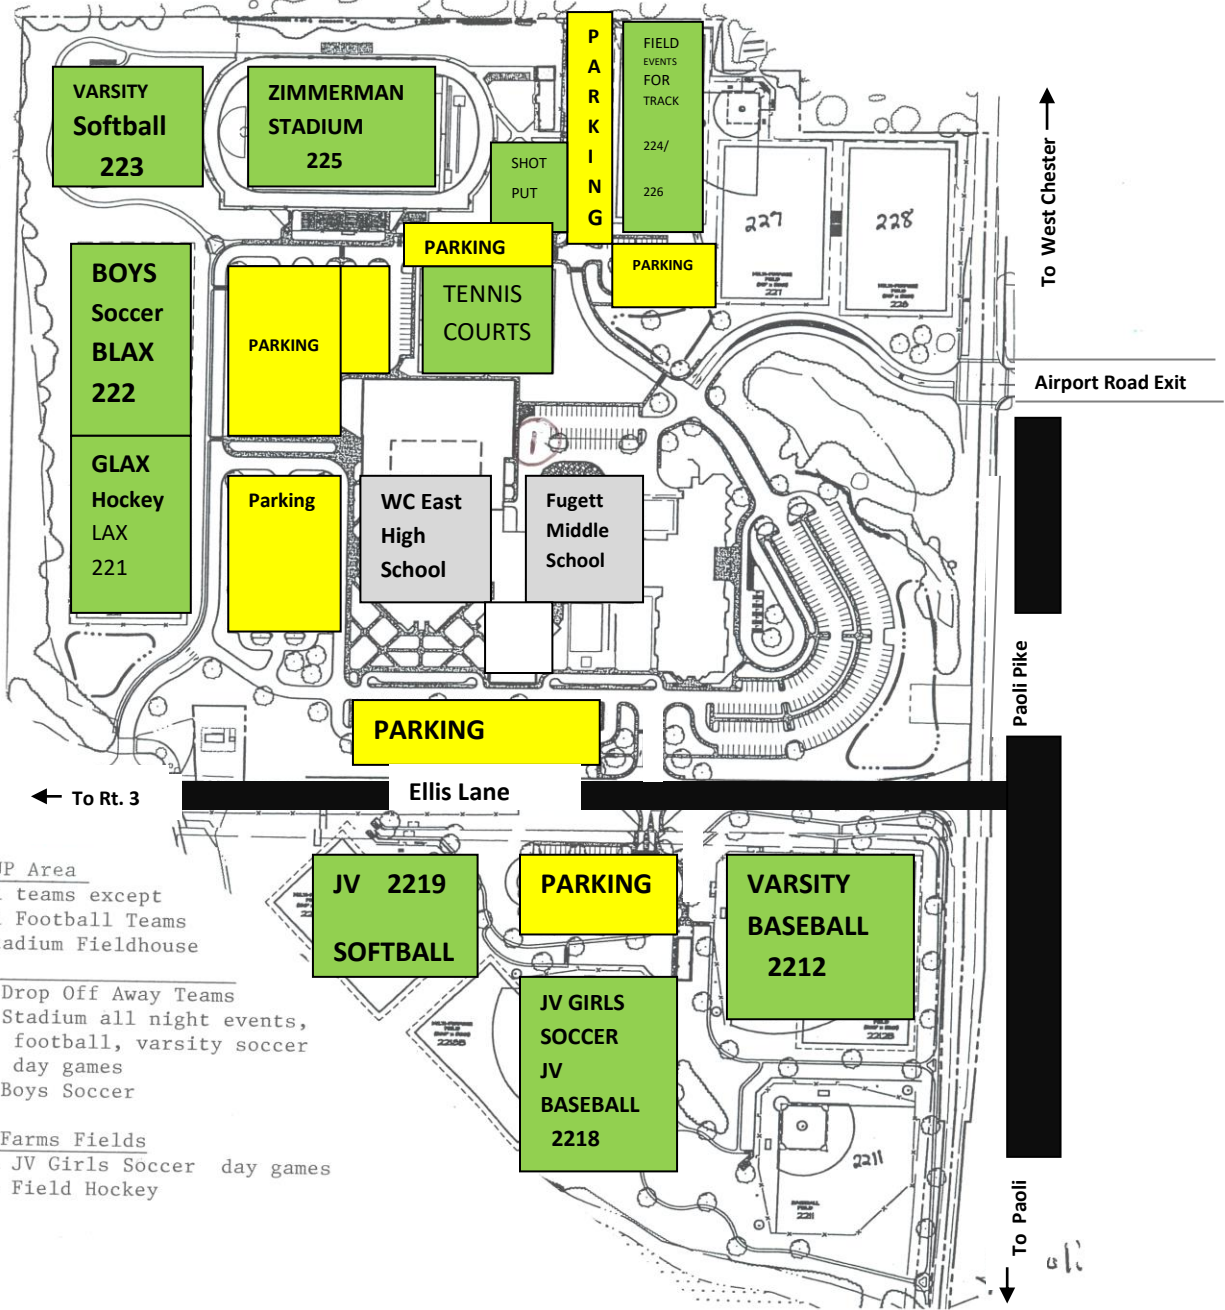

**WEST CHESTER AREA SCHOOL DISTRICT  
EAST HIGH SCHOOL/FUGETT MIDDLE SCHOOL CAMPUS MASTER PLAN**

Pick-UP Area  
 1- All teams except  
 2- All Football Teams  
 Stadium Fieldhouse

Field Drop Off Away Teams  
 225 - Stadium all night events,  
 football, varsity soccer  
 day games  
 222 - Boys Soccer

Price Farms Fields  
 2218 - JV Girls Soccer day games  
 2212 - Field Hockey

**WEST CHESTER EAST ATHLETIC FIELDS**