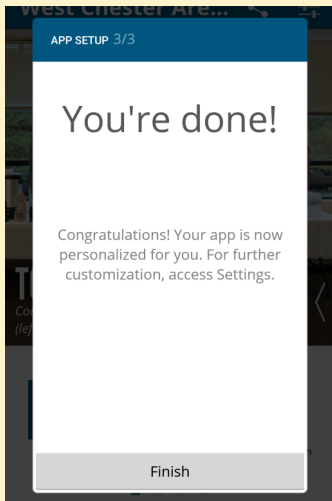

WCASD has an App!

Follow these easy step to install

1. Go to the Apple or Google Play store.
2. Search 'West Chester Area SD' and install the app.

3. Click on 'Choose from to list' to select the schools you would like to follow.

- Schools are in alphabetical order.
4. Make your choice and click 'Next'.

5. Click on Finish and your app is set.

6. Click on app icon and get connected.

Use the Settings icon to make changes to your app.