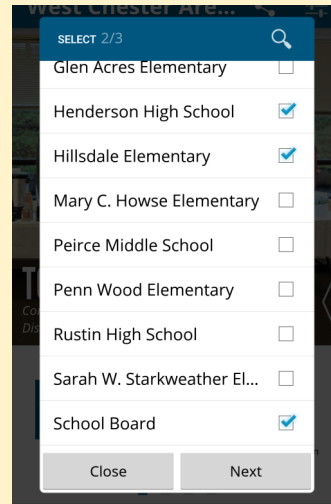

WCASD has an App!

Follow these easy step to install

1. Go to the Apple or Google Play store.
2. Search 'West Chester Area SD' and install the app.

3. Click on 'Choose from to list' to select the schools you would like to follow.

- Schools are in alphabetical order.
4. Make your choice and click 'Next'.

5. Click on Finish and your app is set.

6. Click on app icon and get connected.

Use the Settings icon to make changes to your app.