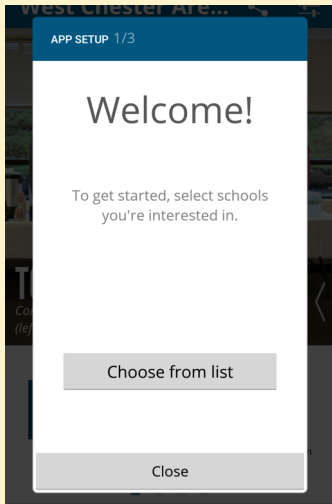

WCASD has an App!

Follow these easy step to install

1. Go to the Apple or Google Play store.
2. Search 'West Chester Area SD' and install the app.

3. Click on 'Choose from to list' to select the schools you would like to follow.

- Schools are in alphabetical order.
4. Make your choice and click 'Next'.

5. Click on Finish and your app is set.

6. Click on app icon and get connected.

Use the Settings icon to make changes to your app.