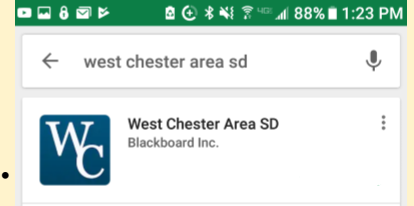

WCASD has an App!

Follow these easy step to install

1. Go to the Apple or Google Play store.
2. Search 'West Chester Area SD' and install the app.

3. Click on 'Choose from to list' to select the schools you would like to follow.